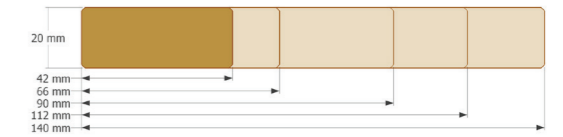

SIDINGS

20x168 (155)
X-Sid

OPEN STRUCTUREN

20x68
Parallelo

Latten 20 mm
HBR2

Keper 42 mm
C.A. R3